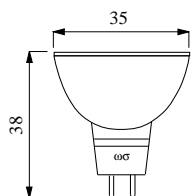

SHIP & NAVIGATION

Based Halogenlamps

Fig. 7-027